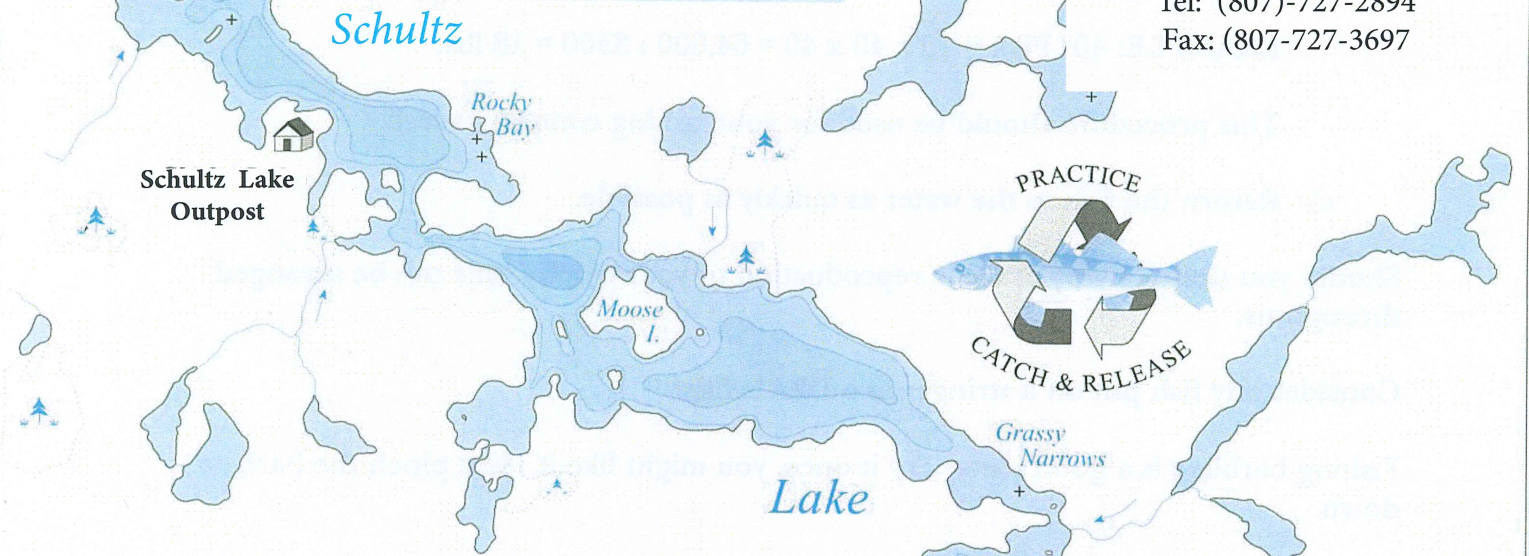

Schultz Lake

ONTARIO - CANADA

P.O. Box 860 Red Lake
Ontario, P0V 2M0
Canada
Tel: (807)-727-2894
Fax: (807)-727-3697

How to Measure Total Length

MAP INSET

See Inset