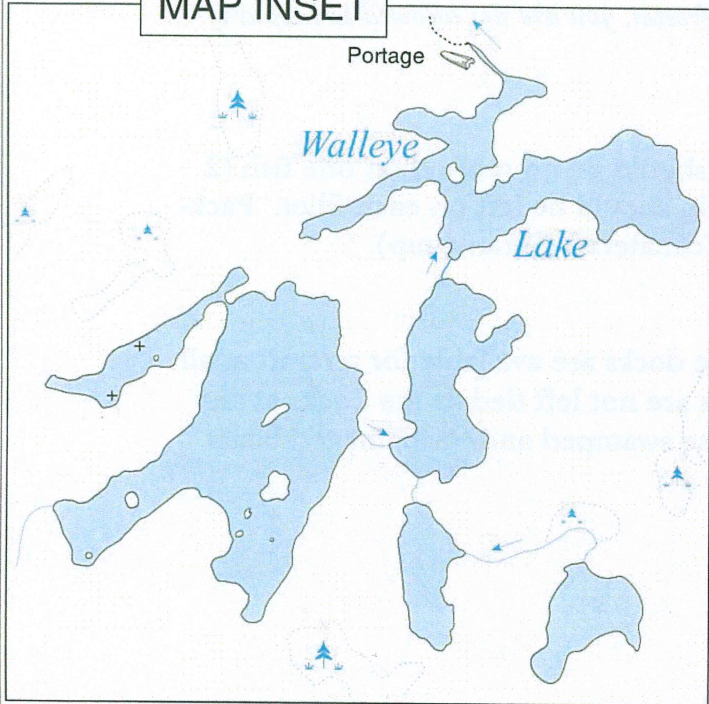

Schultz Lake

ONTARIO - CANADA

P.O. Box 860 Red Lake
Ontario, P0V 2M0
Canada
Tel: (807)-727-2894
Fax: (807)-727-3697

How to Measure Total Length

MAP INSET

See Inset