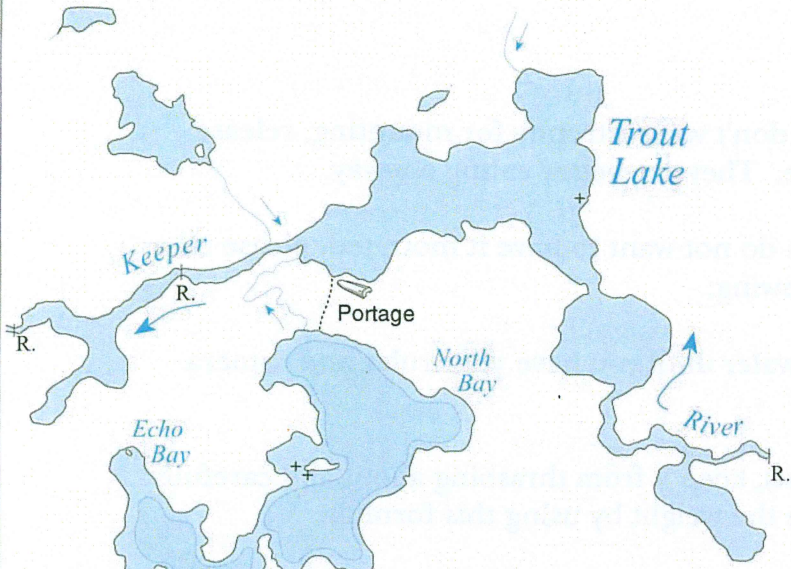

Schultz Lake

ONTARIO - CANADA

P.O. Box 860 Red Lake
Ontario, P0V 2M0
Canada
Tel: (807)-727-2894
Fax: (807)-727-3697

How to Measure Total Length

MAP INSET

See Inset