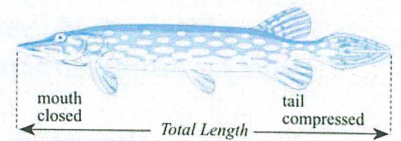

Schultz Lake

ONTARIO - CANADA

P.O. Box 860 Red Lake
Ontario, P0V 2M0
Canada
Tel: (807)-727-2894
Fax: (807)-727-3697

How to Measure Total Length

MAP INSET

See Inset